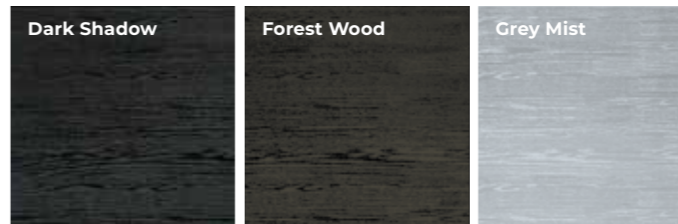

EXCLUSIVE SELECT COLOURS

Colours only available on Select Solid doors.

*Oak and Rosewood are NOT a match to a foiled frame and will be noticeably different.

BUTTERFLY & BEE COLLECTION

Our nature inspired bee and butterfly range of glasses and hardware, will not only make a beautiful entrance for your home, it's sure to make a great first impression and be a talking point for your guests.