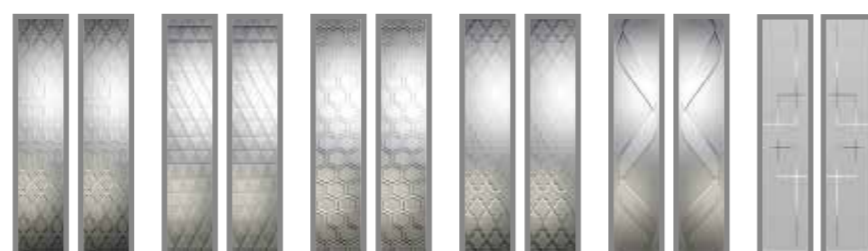

Double Glazed

Requires Backing Glass (see page 57)
*No backing glass required

Harmony Selena* Harmony Pyramid* Harmony Hive* Harmony Onyx* Harmony Verona Mirrored* Deco Mirrored (Clear Backing Glass Only)