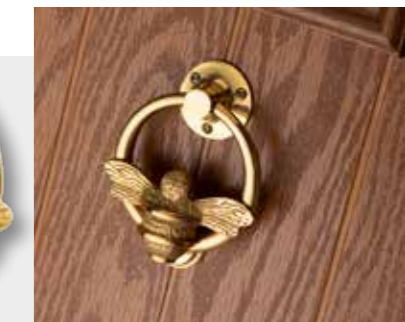

Combine beautifully crafted Heritage hardware in Antique Black with any of our door styles for a rustic, authentic look.

BEE AND BUTTERFLY RANGE

BEE KNOCKER BRASS

BEE RING KNOCKER BRASS

PEWTER NICKEL BLACK
PEWTER NICKEL BLACK

PEWTER BRASS

BUTTERFLY KNOCKER NICKEL

BUTTERFLY KNOCKER BRASS

BLACK NICKEL

Handmade from solid brass and crafted using traditional techniques, our range of beautiful bee and butterfly door knockers and numerals, make the perfect accompaniment to our nature inspired glass options.

Please note: Bee and Butterfly knockers are secured with a bolt fixing which is visible on the internal side of the door.

SCAN THIS QR CODE WITH YOUR PHONE'S CAMERA TO WATCH OUR VIDEO FOR HELP WITH CHOOSING YOUR HARDWARE.