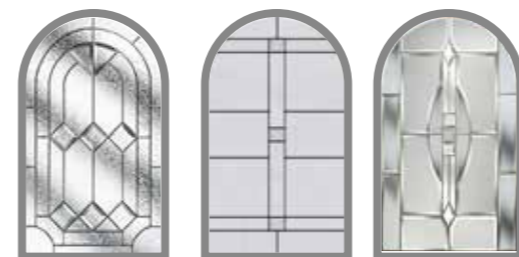

GLASS DESIGNS

Composite Half Arched
Page 20

Triple Glazed

Abstract Zinc Clarity Brass Platinum Diamond Platinum Elegance Prairie Zinc

Simplicity Zinc Tate Reflections

Double Glazed
Requires Backing Glass
(see page 57)