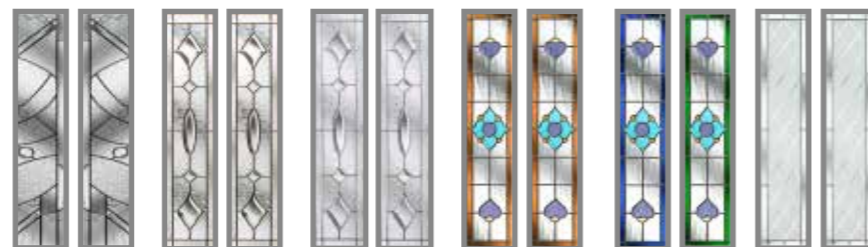

Triple Glazed

Abstract Zinc Clarity Brass Clarity Zinc Dorchester Amber Also available in: Blue and Green Platinum Diamond